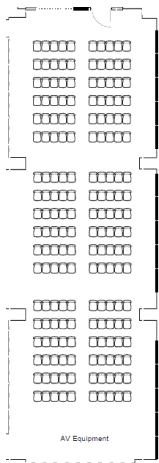

FRANK J. SELKE

[Visitez](#) | [Visit](#)

Terrasse privée | Private Terrace

Hall spacieux situé au 15ème étage, offrant une belle vue panoramique sur la ville et le Mont-Royal avec Salle de pré-réception privée, bar et terrasse privée.

Spacious hall located on the 15th floor, offering a stunning panoramic view on the city and Mount-Royal mountain with private pre-function hall with bar & Private terrace.

Théâtre | Theatre

École | School

Style U | U Shape

Salle de Réunion Meeting rooms	Étage Floor	Surface (Pi. Ca.)	Théâtre Theater	École Classroom	Conférence Hallow	Style U U Shape	Cocktail	Banquet	Demi-lune Crescent
Frank J. Selke	15	2,000	180	84	72	66	200	128	96

**Holiday Inn
& Suites**
UN HÔTEL IHG

T +1 514 935 7999
E banquet@himtl.com

Holiday Inn & Suites Montréal Centre-ville Ouest
1390, Boul. Rene-Levesque Ouest,
Montreal, Quebec H3G 0E3, Canada