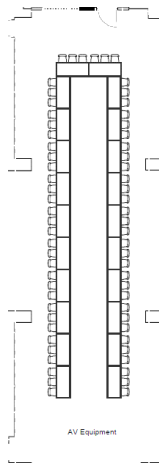

Spacious hall located on the 15th floor, offering a stunning panoramic view on the city and Mount-Royal mountain with private pre-function hall with bar & Private terrace.

Théâtre | Theatre

École | School

Style U | U Shape

Salle de Réunion Meeting rooms	Étage Floor	Surface (Pi. Ca.)	Théâtre Theater	École Classroom	Conférence Hallow	Style U U Shape	Cocktail	Banquet	Demi-lune Crescent
Frank J. Selke	15	2,000	180	84	72	66	200	128	96