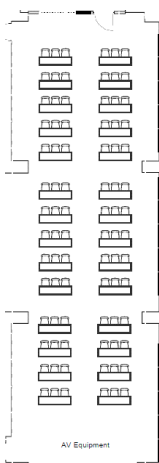

Located on the Mezzanine level, this Ballroom offers high ceilings, natural daylight with wide floor-to-ceiling windows. It can also be split into 2 meeting rooms with soundproof separation walls.

Théâtre | Theatre

[Visitez](#) | [Visit](#)

Terrasse privée | Private Terrace

Hall spacieux situé au 15^{ème} étage, offrant une belle vue panoramique sur la ville et le Mont-Royal avec Salle de pré-réception privée, bar et terrasse privée.

Spacious hall located on the 15th floor, offering a stunning panoramic view on the city and Mount-Royal mountain with private pre-function hall with bar & Private terrace.

Théâtre | Theatre

École | School

Style U | U Shape

Salle de Réunion Meeting rooms	Étage Floor	Surface (Pi. Ca.)	Théâtre Theater	École Classroom	Conférence Hallow	Style U U Shape	Cocktail	Banquet	Demi-lune Crescent
Frank J. Selke	15	2,000	180	84	72	66	200	128	96